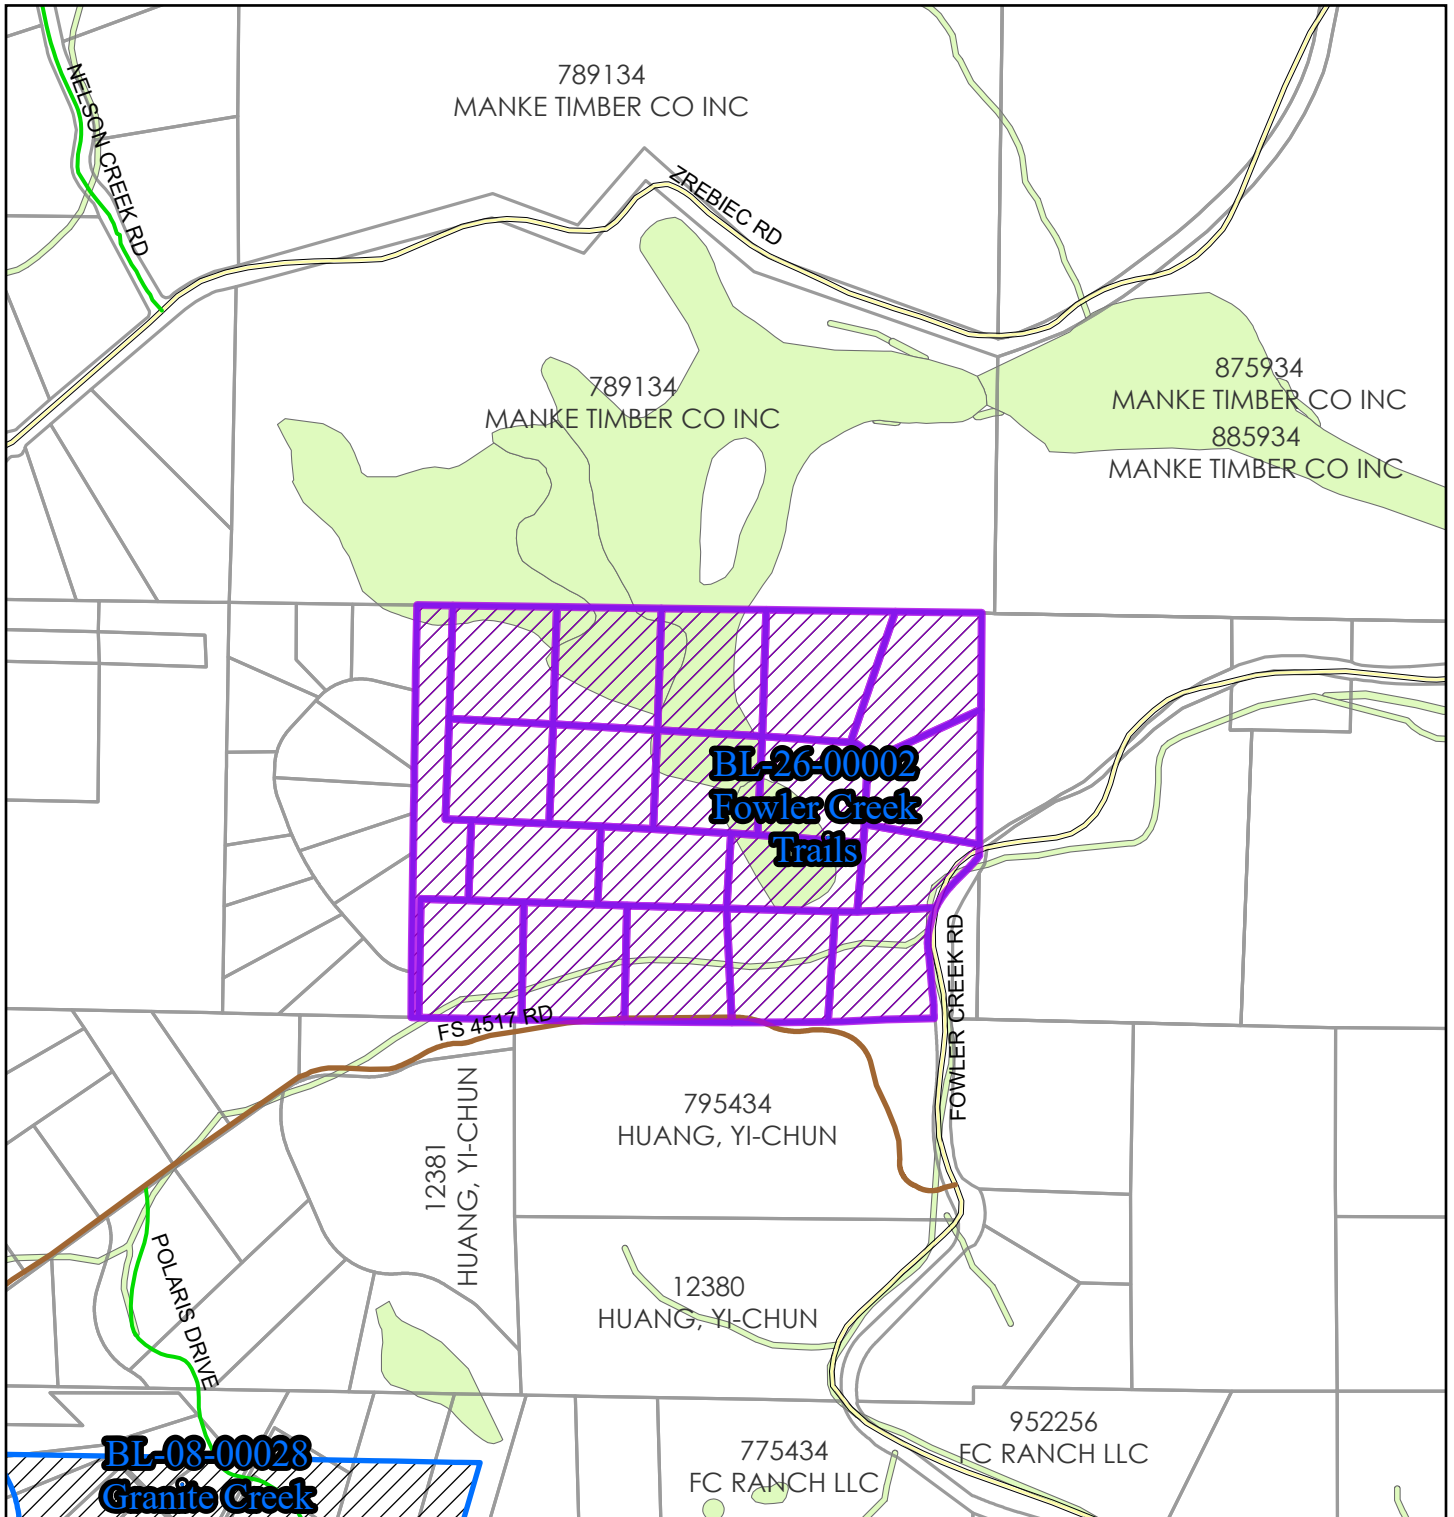

BL-26-00002 Fowler Creek Trails

Critical Areas

2026

Coordinate System: NAD 1983 StatePlane Washington South FIPS 4602 Feet